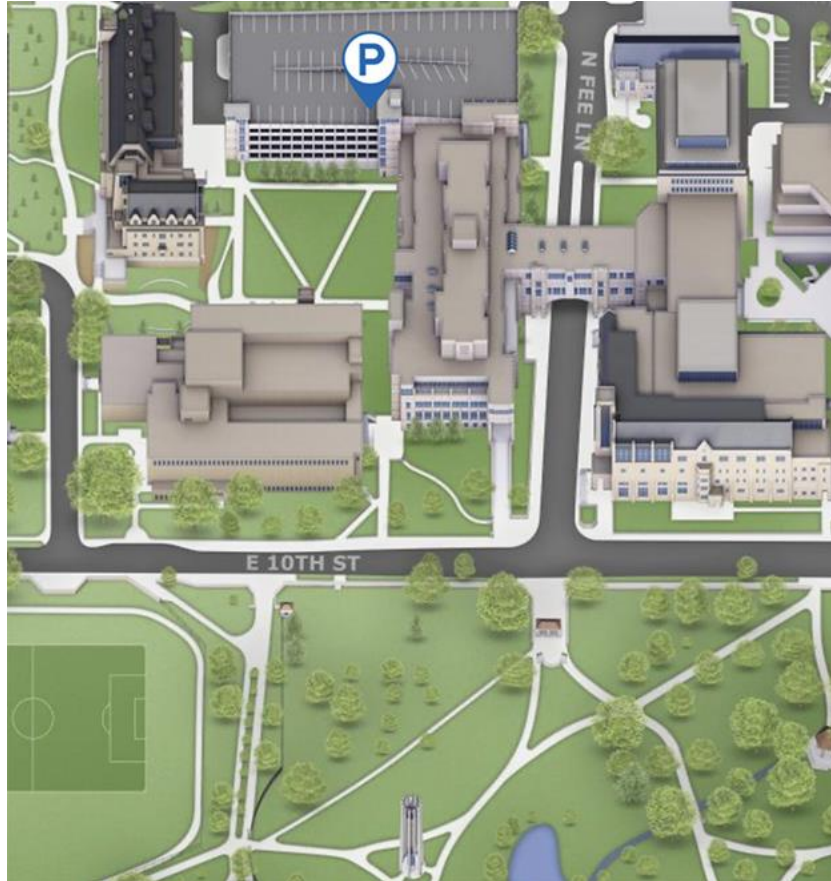

Cognitive Development Lab, 812-855-8256
PARK IN THE FEE LANE PARKING GARAGE

Parking is free.

Enter the parking garage and take a ticket as directed. We will give you a free parking pass to give to the attendant as you leave the garage.

As you enter the garage, keep straight, staying on the first floor, then turn left toward the elevator EXIT with the blue emergency light. On the right-hand side, next to the windows there are parking spaces marked “RESERVED – Psychology Research Participants Only”. Please park in one of these spaces.

A research assistant will be waiting for you in this area with a parking placard to be placed on the dashboard inside your vehicle. Our lab is in **Room A140** in the Psychological & Brain Sciences Building, a short walk on the diagonal sidewalk through our courtyard to the psychology entry.